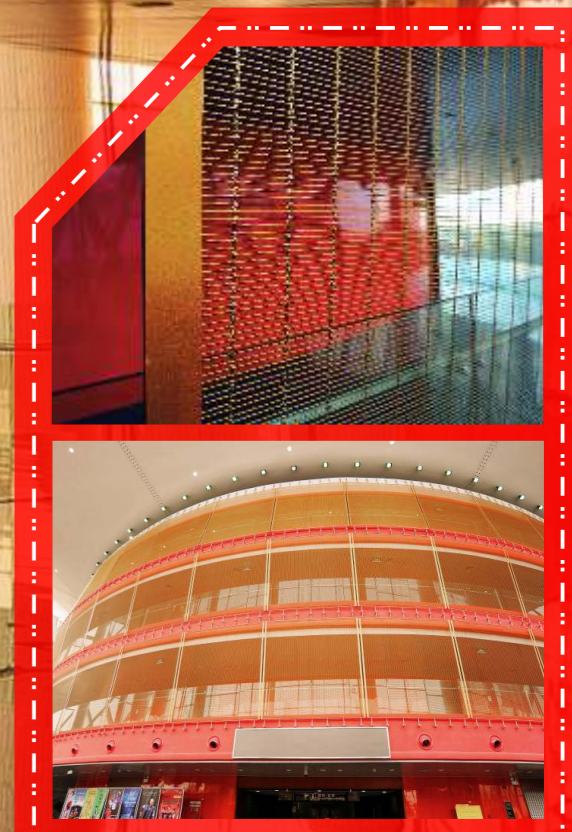

JOYA

JOYA Wire Mesh 
Shanghai China

TAICANG DECORATIVEMESH.COM GRAND THEATRE

JY-472

JoYa Wire Mesh Co.,Ltd

Material:Stainless 304 316 316L

Cable diameter:1mmx4

Cable pitch : 72mm

Rod diameter : 2mm

Rod pitch : 7mm

Weight : 3.98kg/m²

Theatre style

Description Date:

With metal mesh covering the Taicang Grand Theatre, it has increased a lot of massiness, add a lot of culture.